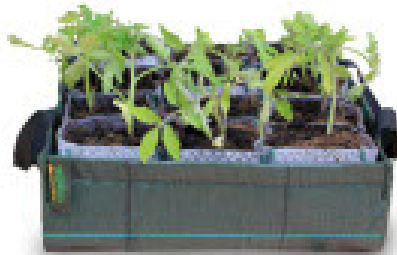

MH 303010RS